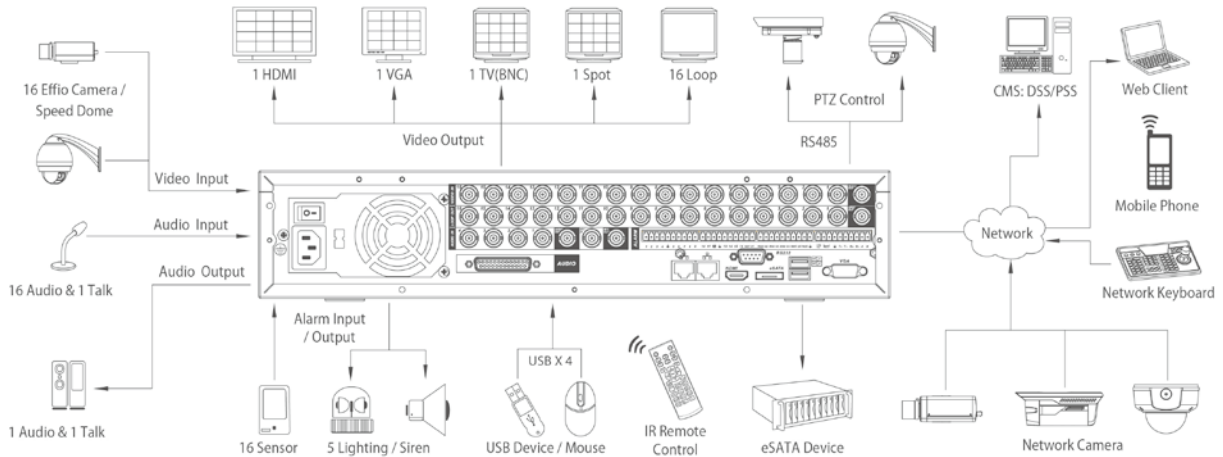

DH-DVR0404/0804/1604HF-U

System Connection

* Take DVR1604HF-U as an example

Dahua Technology Co., Ltd.

1187 BinAn Road, Binjiang District, Hangzhou, China

Tel: +86-571-87688883

Fax: +86-571-87688815

Email: overseas@dahuatech.com

www.dahuatech.com

*Design and specifications are subject to change without notice.

© 2012 Dahua Technology Co., Ltd.